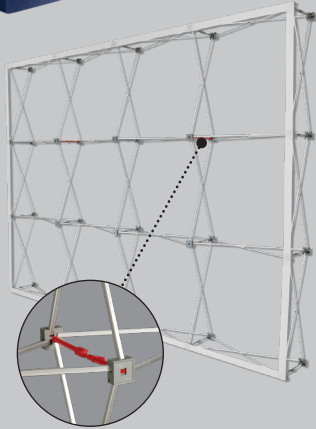

POP-UP STRAIGHT DISPLAY WALL

AVAILABLE SIZES: • 8' • 10'

Locking Arm

Customize any event with this custom printed Pop-Up Straight Display Wall. The compact carry size makes it easy to transport to trade shows, red carpets, seminars, and more. To set up, simply open the accordion style frame, secure the connectors, and attach the graphic with the hook and loop fasteners.

FEATURES

- Customize with Digital Print Graphics
- Single-Sided or Double-Sided Printing Available
- One Piece Accordion Style Frame
- Hook and Loop Fasteners to Secure Graphic
- Lightweight with Carrying Bag Included
- Available Sizes:
 - 8' x 7.5'
 - 10' x 7.5'

Carry Bag

Frame

8' x 7.5'
(2.2 m x 2.2 m)

10' x 7.5'
(3 m x 2.2 m)

PRODUCT DIMENSIONS	7' 5" W x 7' 5" H x 1' D (2.2 m x 2.2 m x 0.3 m)	9' 10" W x 7' 5" H x 1' D (3 m x 2.2 m x 0.3 m)
ITEM WEIGHT	13.2 lbs (6 kg)	13.7 lbs (6.2 kg)
FOLDED DIMENSIONS	36" L x 11" W x 11" H (91 cm x 28 cm x 28 cm)	36" L x 14" W x 11" H (91 cm x 36 cm x 28 cm)
SHIPPING DIMENSIONS	Box 1: 36" L x 11" W x 11" H (91 cm x 28 cm x 28 cm) Box 2: 13.3" L x 11.5" W x 2.4" H (34 cm x 29 cm x 6 cm)	Box 1: 36" L x 14" W x 11" H (91 cm x 36 cm x 28 cm) Box 2: 13.3" L x 11.5" W x 2.4" H (34 cm x 29 cm x 6 cm)
SHIPPING WEIGHT	Box 1: 18 lbs (8.2 kg) Box 2: 8.2 lbs (3.7 kg)	Box 1: 22 lbs (10 kg) Box 2: 8.2 lbs (3.7 kg)