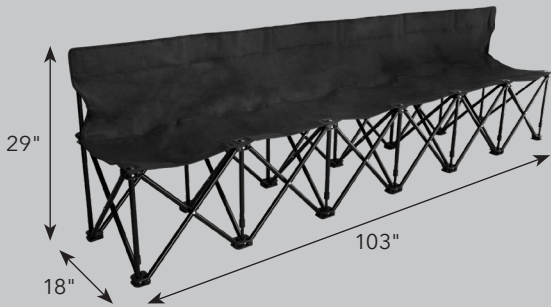

FOLDING 6 SEAT BENCH

The Folding 6 Seat Bench is a portable, packable seating solution ideal for sporting events. Utilize this convenient bench during games, practice, or team events.

FEATURES

- Customize with Team Name/Branding/Logo
- Sturdy Steel Frame
- Cross Braces for Additional Support
- High Back Rest for Extra Comfort
- Heavy Duty Fabric
- Carry Bag Included
- Portable and Packable
- 103" Width x 18" Depth x 29" Overall Height x 15" Seat Height
- Weight Capacity: 225 lbs Per Seat

PRODUCT DIMENSIONS	103" W x 29" H x 18" D (2.6 m x 74 cm x 46 cm)
ITEM WEIGHT	28 lbs (12.8 kg)
FOLDED DIMENSIONS	31" L x 22" W x 6" H (79 cm x 56 cm x 15 cm)
SHIPPING DIMENSIONS	33" L x 23" W x 6.5" H (84 cm x 58 cm x 17 cm)
SHIPPING WEIGHT	31 lbs (14.1 kg)