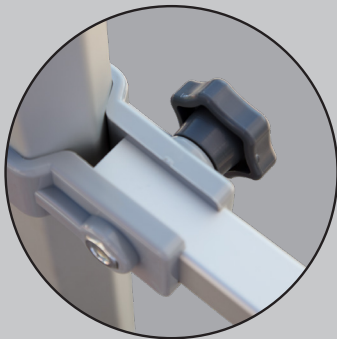

# EXPRESS™ RAILSKIRT

Customize the Express™ Railskirt to elevate your event setup at trade shows, markets, and beyond. This custom banner instantly attaches to your Express™ Canopy to display your message at indoor/outdoor events.

## FEATURES

- 10' Aluminum Railskirt
- Locking Center Support with Push Button Release
- Professional Grade Fabric
- Customize with Your Logo or Branding
- Single-Sided or Double-Sided Printing Available
- Attaches to Shelter Leg with Express™ Brackets
- Easy to Use Thumb Screws - No Tools Needed for Installation
- Canopy Not Included