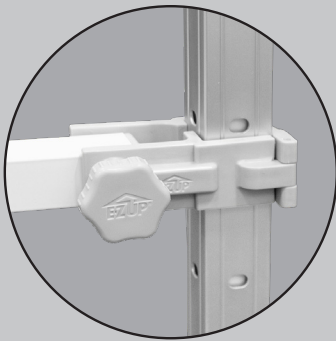

# CROSSBAR KIT

CANOPY NOT INCLUDED

Customize your shelter display with a Crossbar and personalized banner. This lightweight accessory allows you to tailor your canopy with your branding message ensuring your setup stands out and suits your needs.

Assembles in seconds and seamlessly integrates with the customizable E-Z Event System™ to optimize your canopy display.

## FEATURES

- 10' Sturdy Steel Crossbar
- Designed to fit 10' x 10' Straight Leg Canopies
- Locking Center Support with Push Button Release
- Professional Grade Fabric
- Customize with Your Logo or Branding
- Single-Sided or Double-Sided Printing Available
- Attaches to Shelter Leg with E-Z Brackets (Patent Pending)
- Easy to Use Thumb Screws- No Tools Needed for Installation
- Compatible with Eclipse™, Endeavor™, Endeavor™ MAX, Endeavor™ USA, ES100S™, Hi-Viz®, Hut™, Pyramid™, Speed Shelter®, Vantage™
- Shelter Not Included
- Includes: Crossbar Frame, Fabric, (2) E-Z Brackets