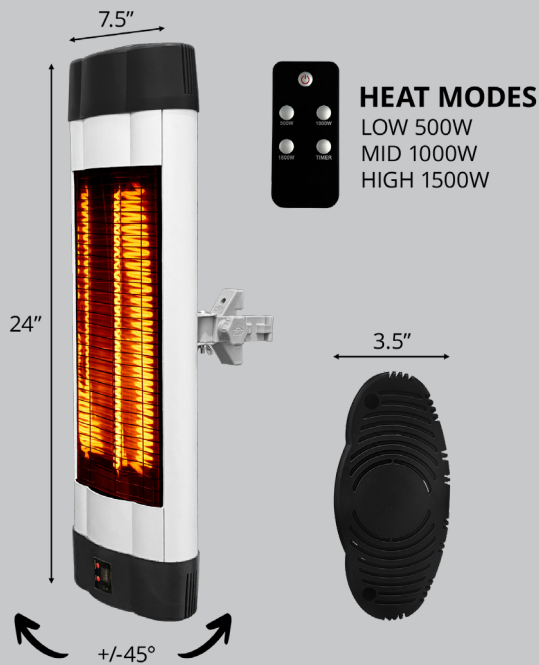

CANOPY HEATER

Warm up with the infrared Canopy Heater, the ultimate accessory for E-Z UP® Canopies, designed to create a comfortable event set-up on cold days. With three adjustable settings, this versatile heater projects warmth up to 15 feet, making it perfect for both indoor and outdoor events.

FEATURES

- Infrared Heat Technology - Provides Instant Warmth & Long-Lasting Performance
- Heating Coverage- Feel the Heat Up to 15 Feet Away
- +/-45° Swivel Allows for Range of Motion
- 3 Heat Settings (500W, 1000W, 1500W)
- Indoor/Outdoor Use
- Timer with Run-time of Up to 24 Hours
- Remote Control Included
- Power Ratings- AC 120 V, 60 Hz, 12.5 A, 1500W
 - Use with 15A GFIC Outlet
- Overheat Protection- Safely Shuts Off When Excess Heat is Detected
- Easy to Use Thumb Screws- No Tools Needed for Mounting
 - One-Time Setup with Screwdriver Required (Not Included)
- Attach to Canopy with E-Z Brackets (Patent Pending)
- Canopy Not Included

PRODUCT DIMENSIONS	24" H x 7.8" W x 3.5" D (61 cm x 20 cm x 9 cm)
ITEM WEIGHT	4.9 lbs (2.2 kg)
SHIPPING DIMENSIONS	28.6" H x 9.3" W x 5.7" D (73 cm x 24 cm x 14 cm)
SHIPPING WEIGHT	6.5 lbs (2.9 kg)
WARRANTY	1 Year
CERTIFICATIONS	ETL, CE, GS, EMC, RoHS