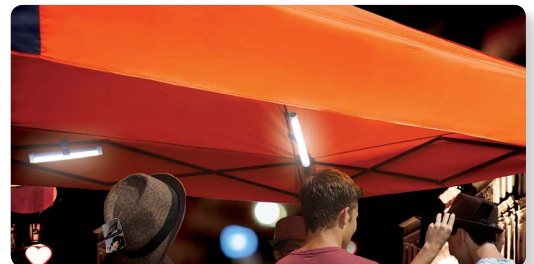

ACCESSORIES SPEC SHEET

Event LIGHT

The NEW Event Light provides up to 400 Lumens of bright LED light to illuminate the interior of your E-Z UP® Instant Shelter® or E-Z UP® ProUmbrella™ product. Durable, portable, and rechargeable, the Event Light attaches easily to any truss on your shelter. Help customers see the light at your next tradeshow, evening corporate event or night time off-site venue.

NEW!

FEATURES

- 8 Hours Runtime at Full Power (16 Hours at 50% Power)
- Super Bright 400 Lumen LED Light
- Durable Engineered Design with Metal & Plastic Housing
- Powerful Magnet Built into Cap Allows Light to be Attached to Metal Surfaces
- Simple One Button Operation (Press Button for 2 Seconds for ON/OFF)
- 3 Light Modes: 100% (400 Lumens); 50% Energy Saver (200 Lumens); Flashing
- Micro USB/AC Charging Kit Included
- Battery Level Display Lights Indicate Level of Charge Available
 - Press Button for 1 Second to Check the Battery Level Display Lights
 - 3 Lights On – Approx. 100% Battery
 - 2 Lights On – Approx. 70% Battery
 - 1 Light On – Approx. 30% Battery
 - Battery Level Display Lights Auto Turn Off After 5 Seconds
- Rechargeable Lithium-Ion Battery
- CE/UL Compliant
- Single Unit: 12" Length x 1.25" Width x 1.5" Height; Weighs 0.6 lbs. (0.27 kg)
- **2-Pack** Kit includes 2 Event Lights, 2 Micro USB Cords, 2 Chargers, 2 Large Truss Clips, 2 Small Truss Clips, 1 Deluxe Nylon Carry Case
- **4-Pack** Kit includes 4 Event Lights, 4 Micro USB Cords, 4 Chargers, 4 Large Truss Clips, 4 Small Truss Clips, 1 Deluxe Nylon Carry Case
- **1 Year Warranty**

Easily and quickly attaches to any truss bar on your E-Z UP® Instant Shelter®

The versatile Truss Clips allow you to attach the Event Light to any E-Z UP® ProUmbrella™ product.

EVENT LIGHT KIT INCLUDES

Environmentally Friendly